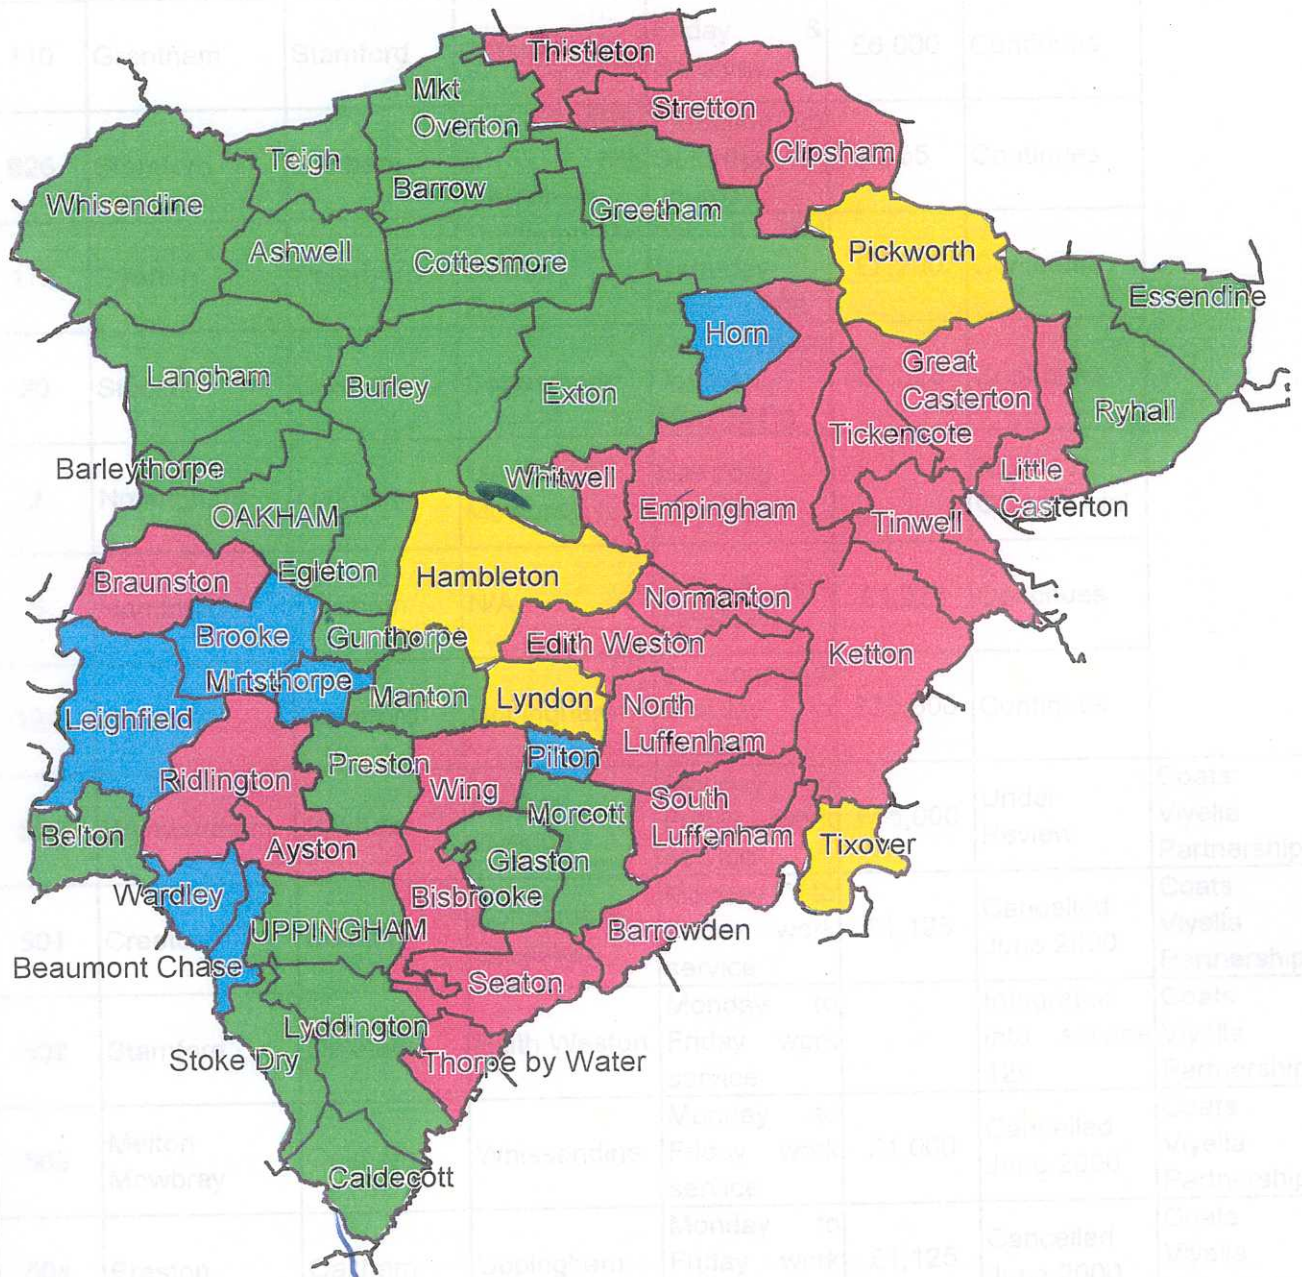

Figure 5.1: Parish Bus Services

Green: Bus at least every 2 hours daily
Red: Bus at least daily
Yellow: Bus at least weekly
Blue: No Service