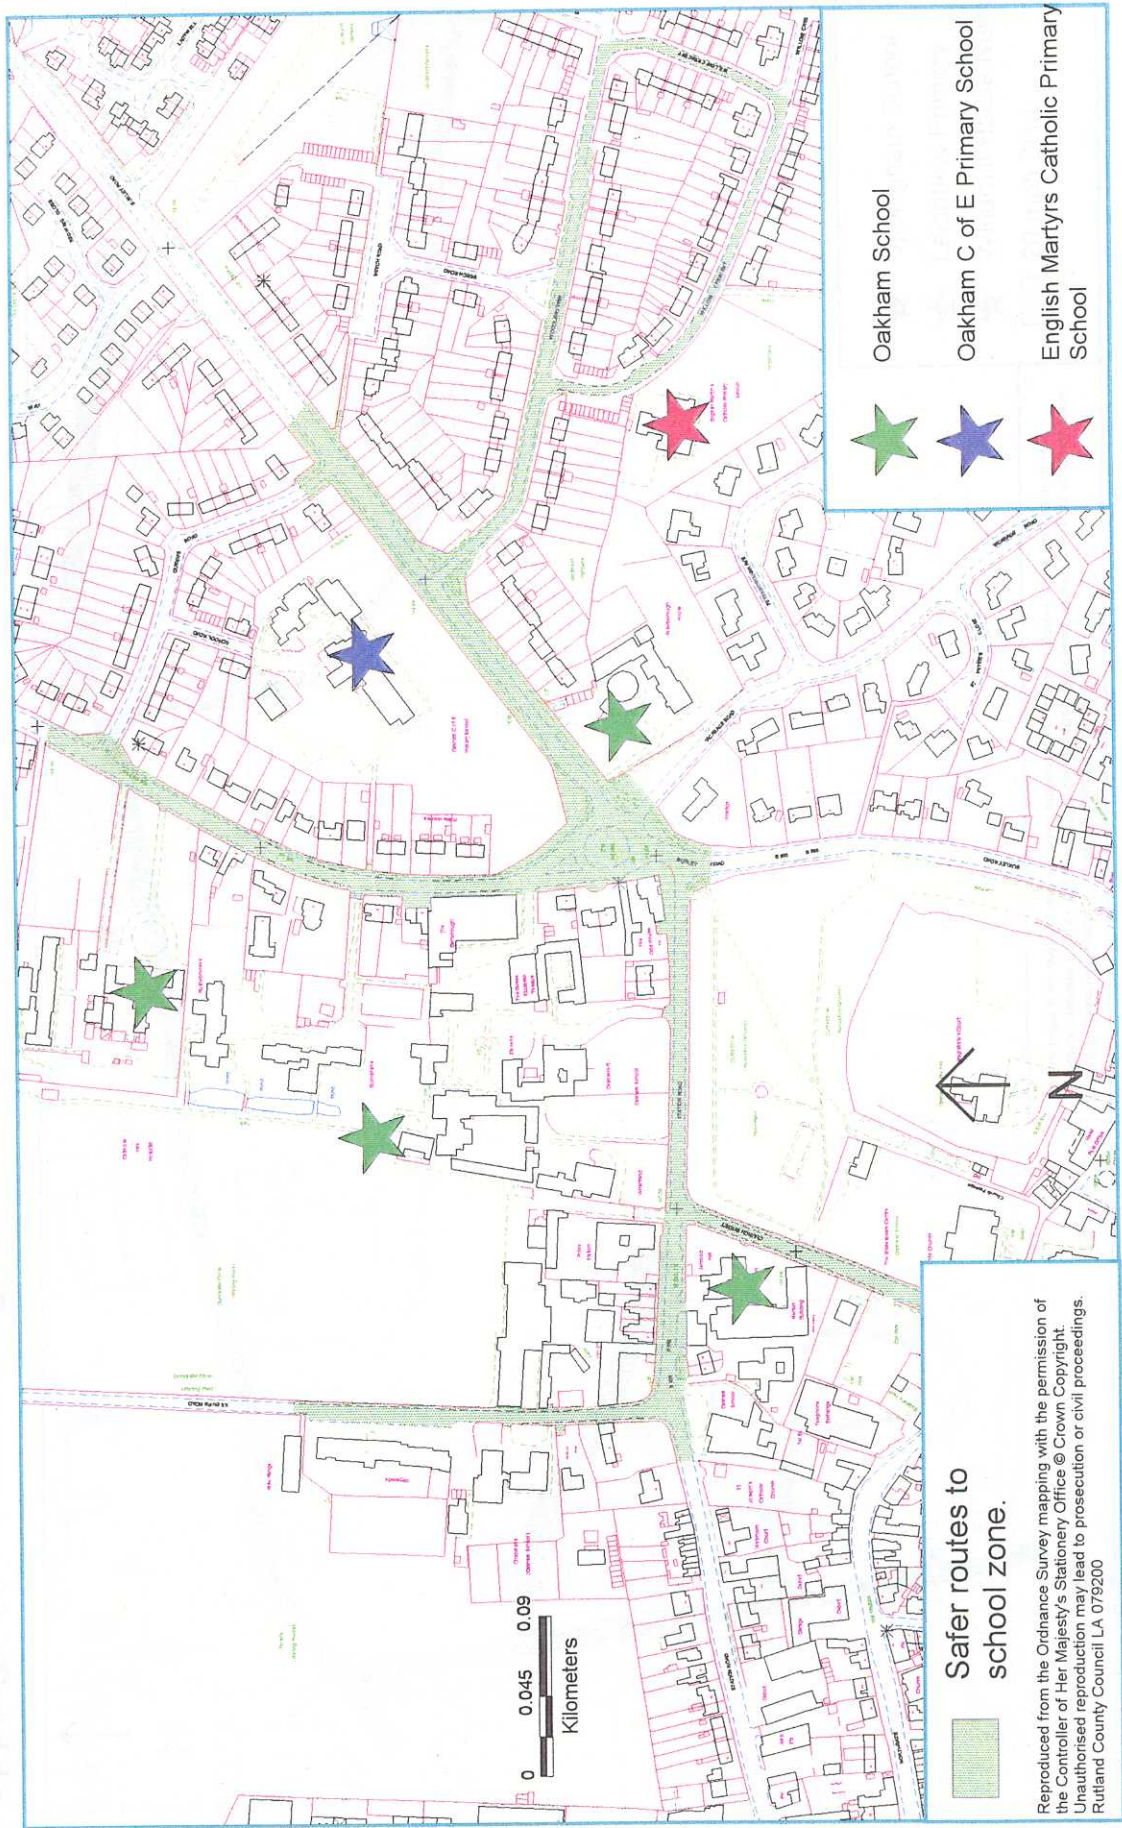

Figure 15.3: Plan 1 School Safety Zone
 Oakham Public School, English Martyrs Catholic Primary, Oakham C of E Primary

Reproduced from the Ordnance Survey mapping with the permission of the Controller of Her Majesty's Stationery Office © Crown Copyright. Unauthorised reproduction may lead to prosecution or civil proceedings. Rutland County Council LA 079200